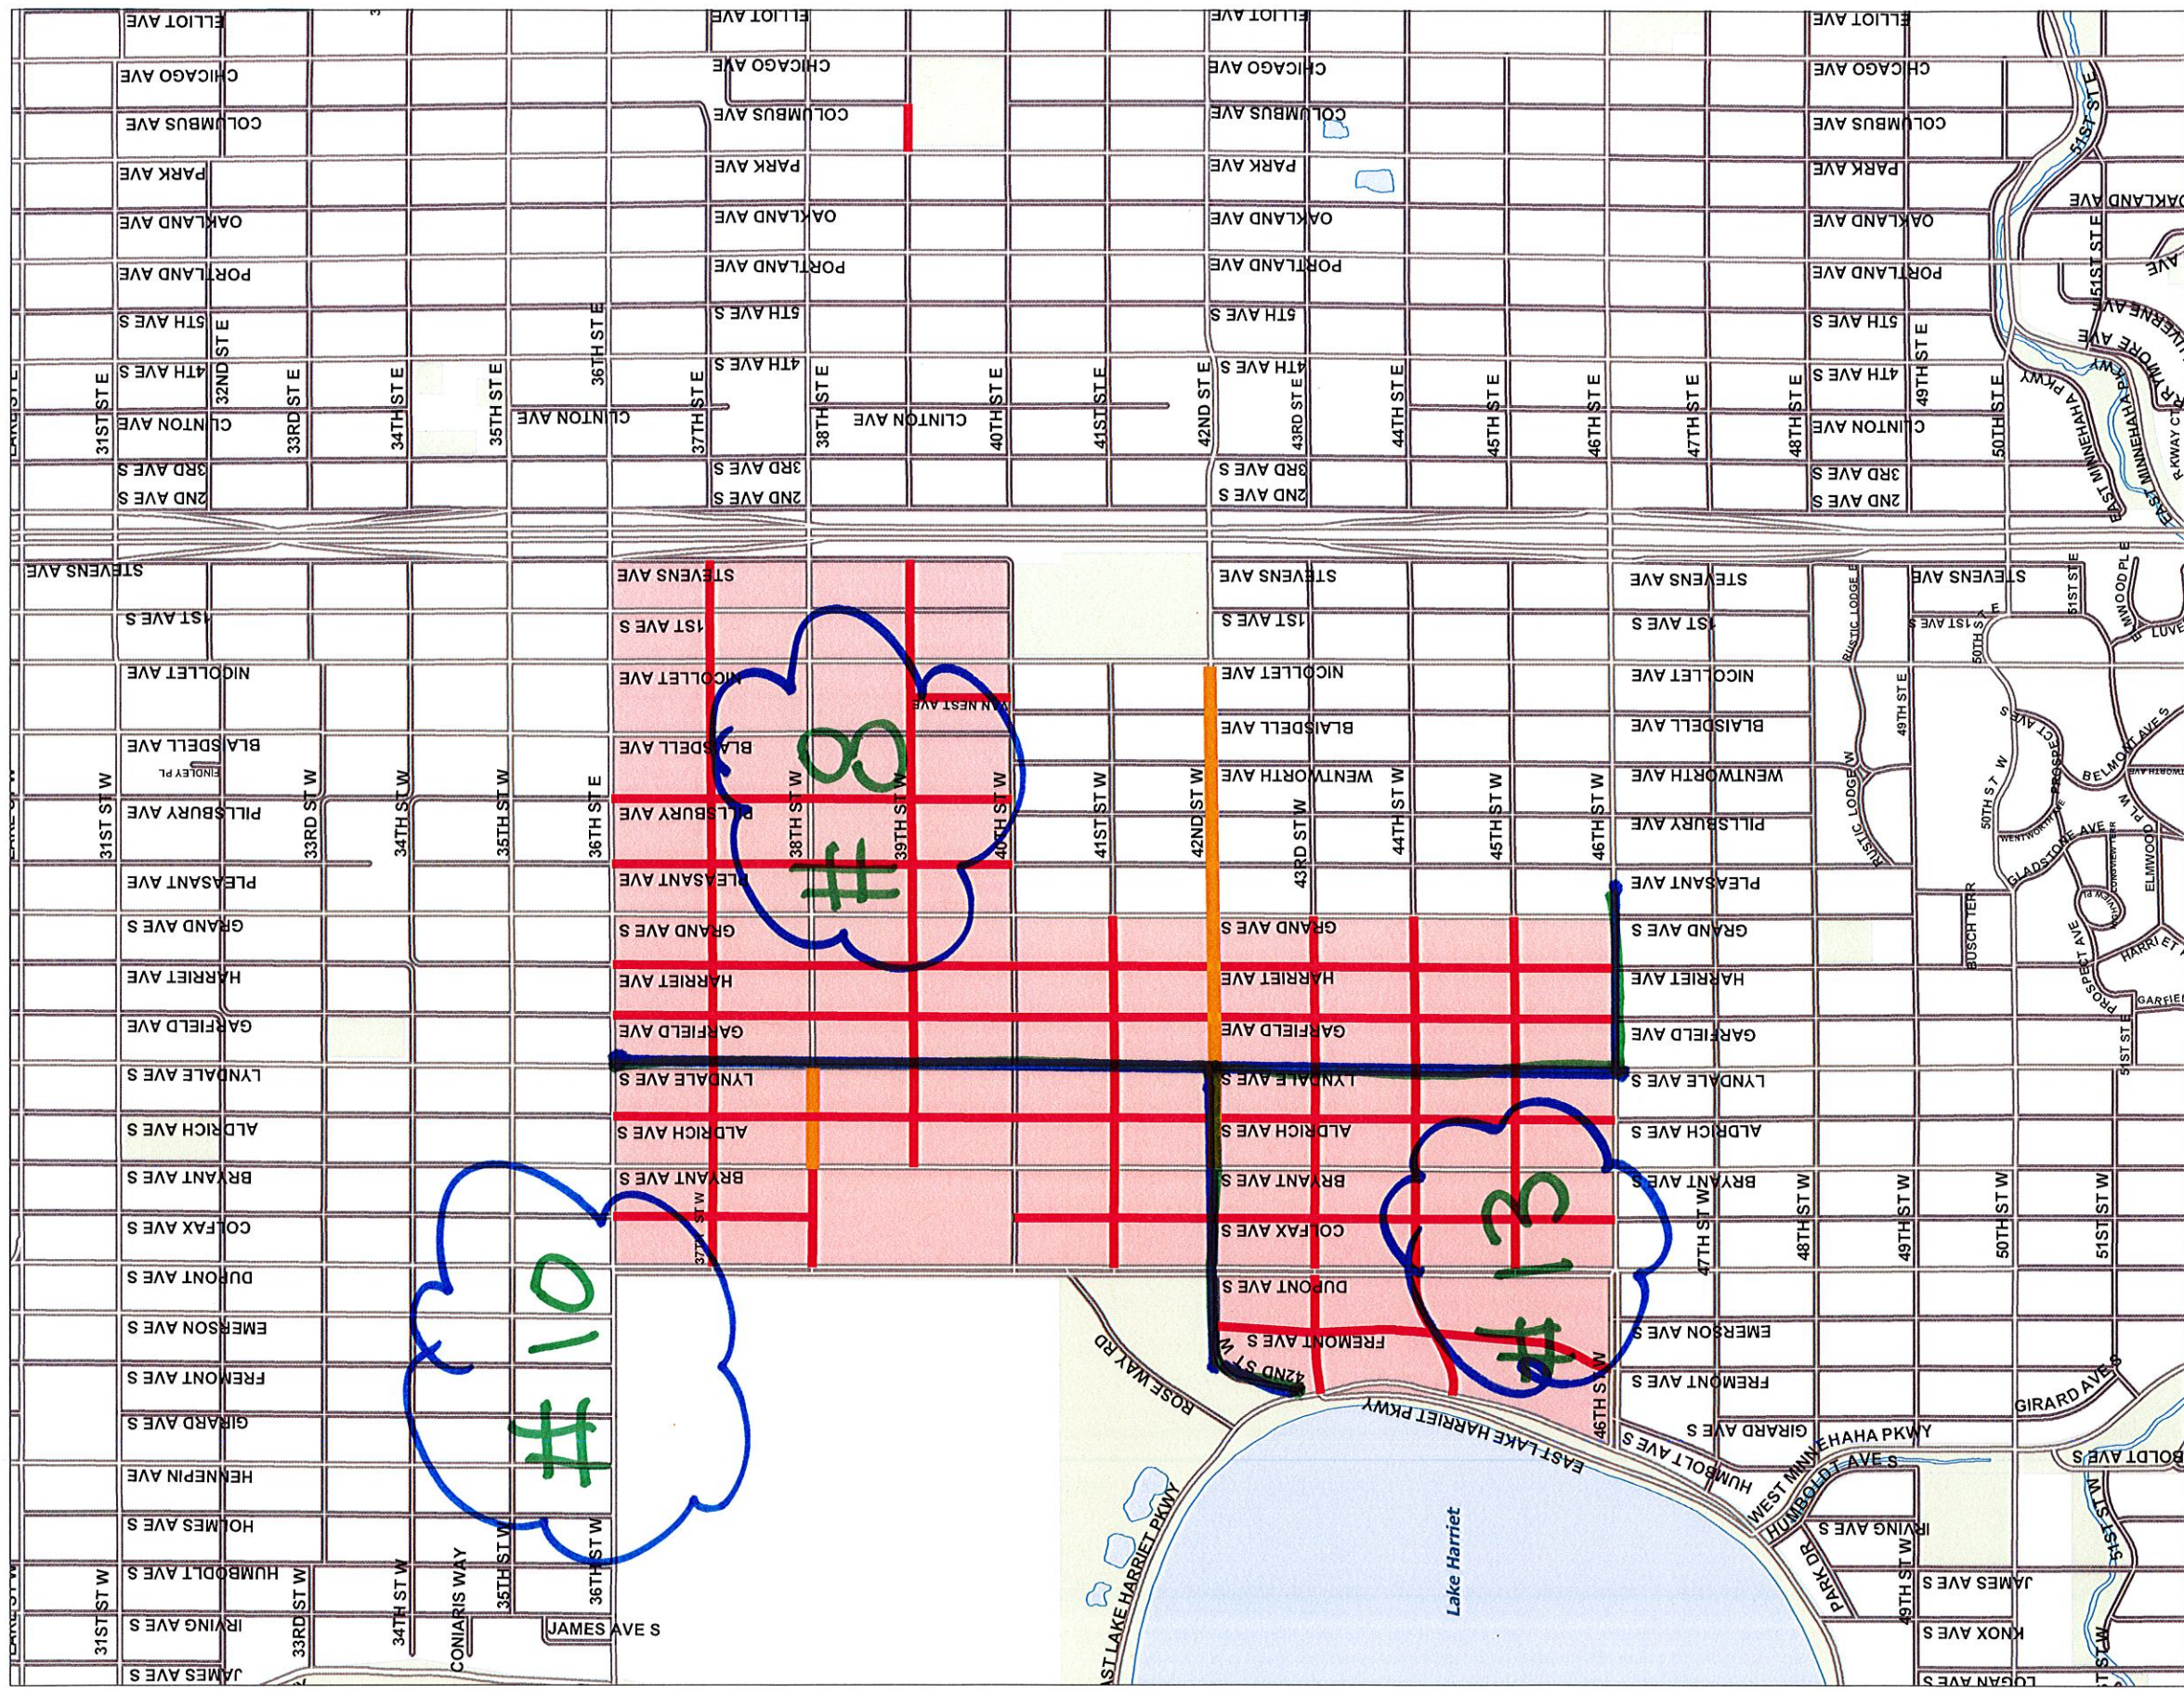

Lakewood & Harriet Areas 2017 Resurfacing

Legend

-  MSA Street
-  Residential Street

SUBJECT TO CHANGE

Updated August 5, 2016